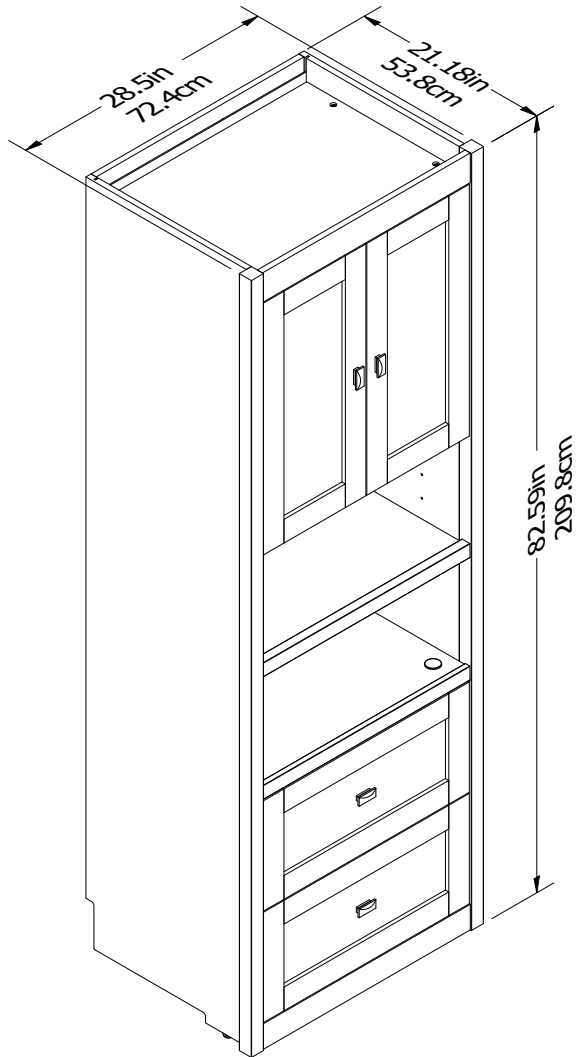

Side Cabinet 1576341COM

Wood Breakdown:
PB 90% & MDF 5%

Total storage: 16.91 cubic feet

Overall Product Size:

28.5"W x 21.18"D x 82.59"H

72.4cm W x 53.8cm D x 209.8cm H

Load Limits:

Top Shelf - 10 lbs

Adjustable Shelf - 40 lbs

Upper Shelf - 30 lbs

Glass Shelf - 30 lbs

Lower Shelf - 40 lbs

Drawer - 25 lbs ea

Glissando Soft Close

A99560 LED Light

A81350 Touch Sensor

A56100 Full Ext Slides

Interior Drawer dimensions:

23.7 in. (60.2cm) W

5.71 in. (14.5 cm) H

12.99 in. (33.0 cm) D

1.02 cubic feet each storage area

Maximum Weight Capacities

Unit Weight: 157.8 lbs. (71.73 kg)