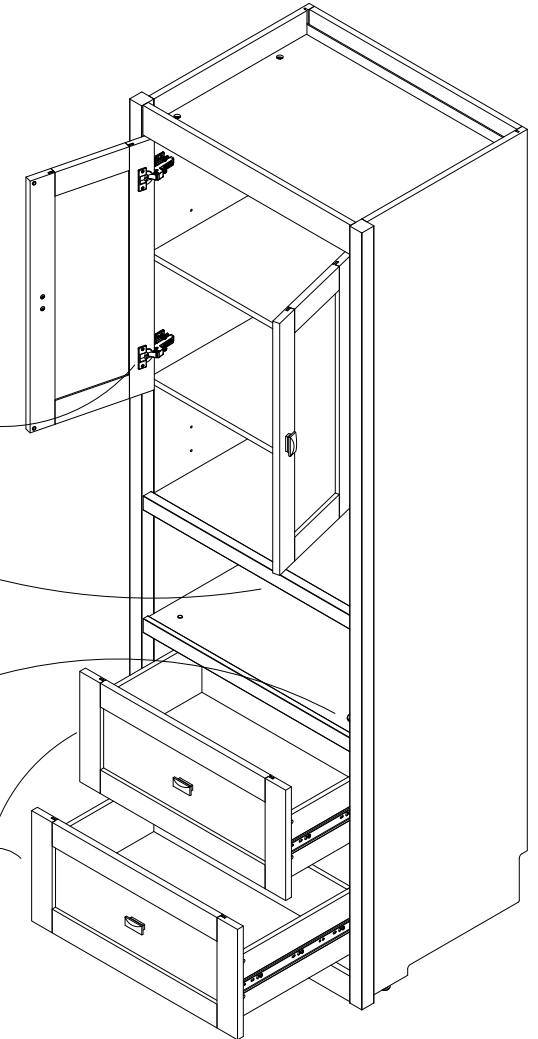

Side Cabinet 1576341COM

Wood Breakdown:
PB 90% & MDF 5%

Total storage: 16.91 cubic feet

Overall Product Size:

28.5"W x 21.18"D x 82.59"H

72.4cm W x 53.8cm D x 209.8cm H

Load Limits:

Top Shelf - 10 lbs

Adjustable Shelf - 40 lbs

Upper Shelf - 30 lbs

Glass Shelf - 30 lbs

Lower Shelf - 40 lbs

Drawer - 25 lbs ea

Glissando Soft Close

A99560 LED Light

A81350 Touch Sensor

A56100 Full Ext Slides

Interior Drawer dimensions:

23.7 in. (60.2cm) W

5.71 in. (14.5 cm) H

12.99 in. (33.0 cm) D

1.02 cubic feet each storage area

Maximum Weight Capacities

Unit Weight: 157.8 lbs. (71.73 kg)